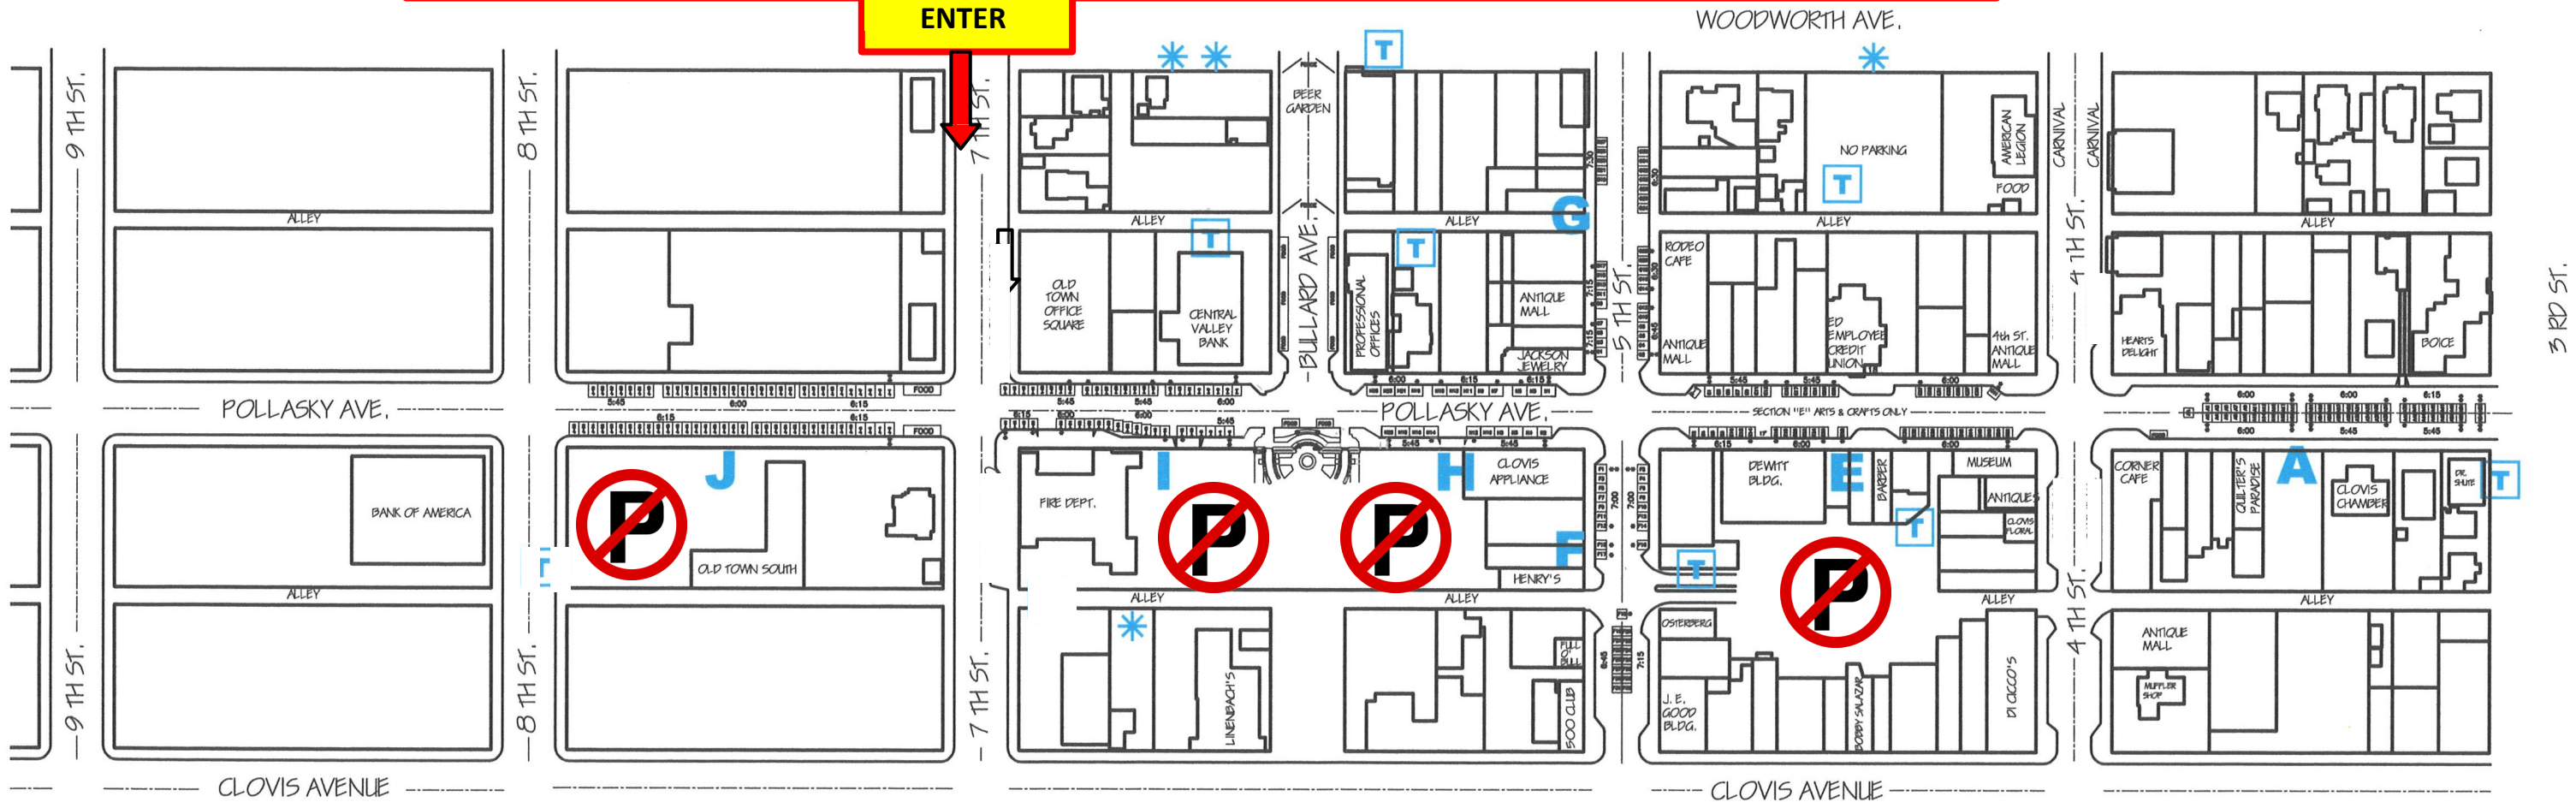

Enter East on 7<sup>th</sup> Street from Woodworth Ave. Your destination will be marked and labeled with your space number.

**\*Entrance time is 7am Saturday morning\***

Sunday evening after 5pm you may exit west of 7<sup>th</sup> onto Woodworth.

**\*Do not cross Pollasky in both entering and exiting\***

# BIG HAT DAYS

**ENTER**

PLEASE PARK IN THE DESIGNATED AREAS ONLY SO WE CAN RESERVE PARKING FOR YOUR CUSTOMERS

**CITY LOT VENDOR PARKING**

**CITY LOT VENDOR PARKING**

**STREET MAP**  
NO SCALE

CLOVIS CHAMBER OF COMMERCE

• PRIME  
•• END CAP

**BOOTH SIZES:**

- A - 10' WX 10' L
- E - 10' WX 12' L
- F - 10' WX 12' L
- G - 10' WX 12' L
- H - 15' WX 12' L
- I - 10' WX 12' L
- J - 10' WX 15' L

**LEGEND**

- TRASH DUMPSTERS
- PORTABLE TOILETS