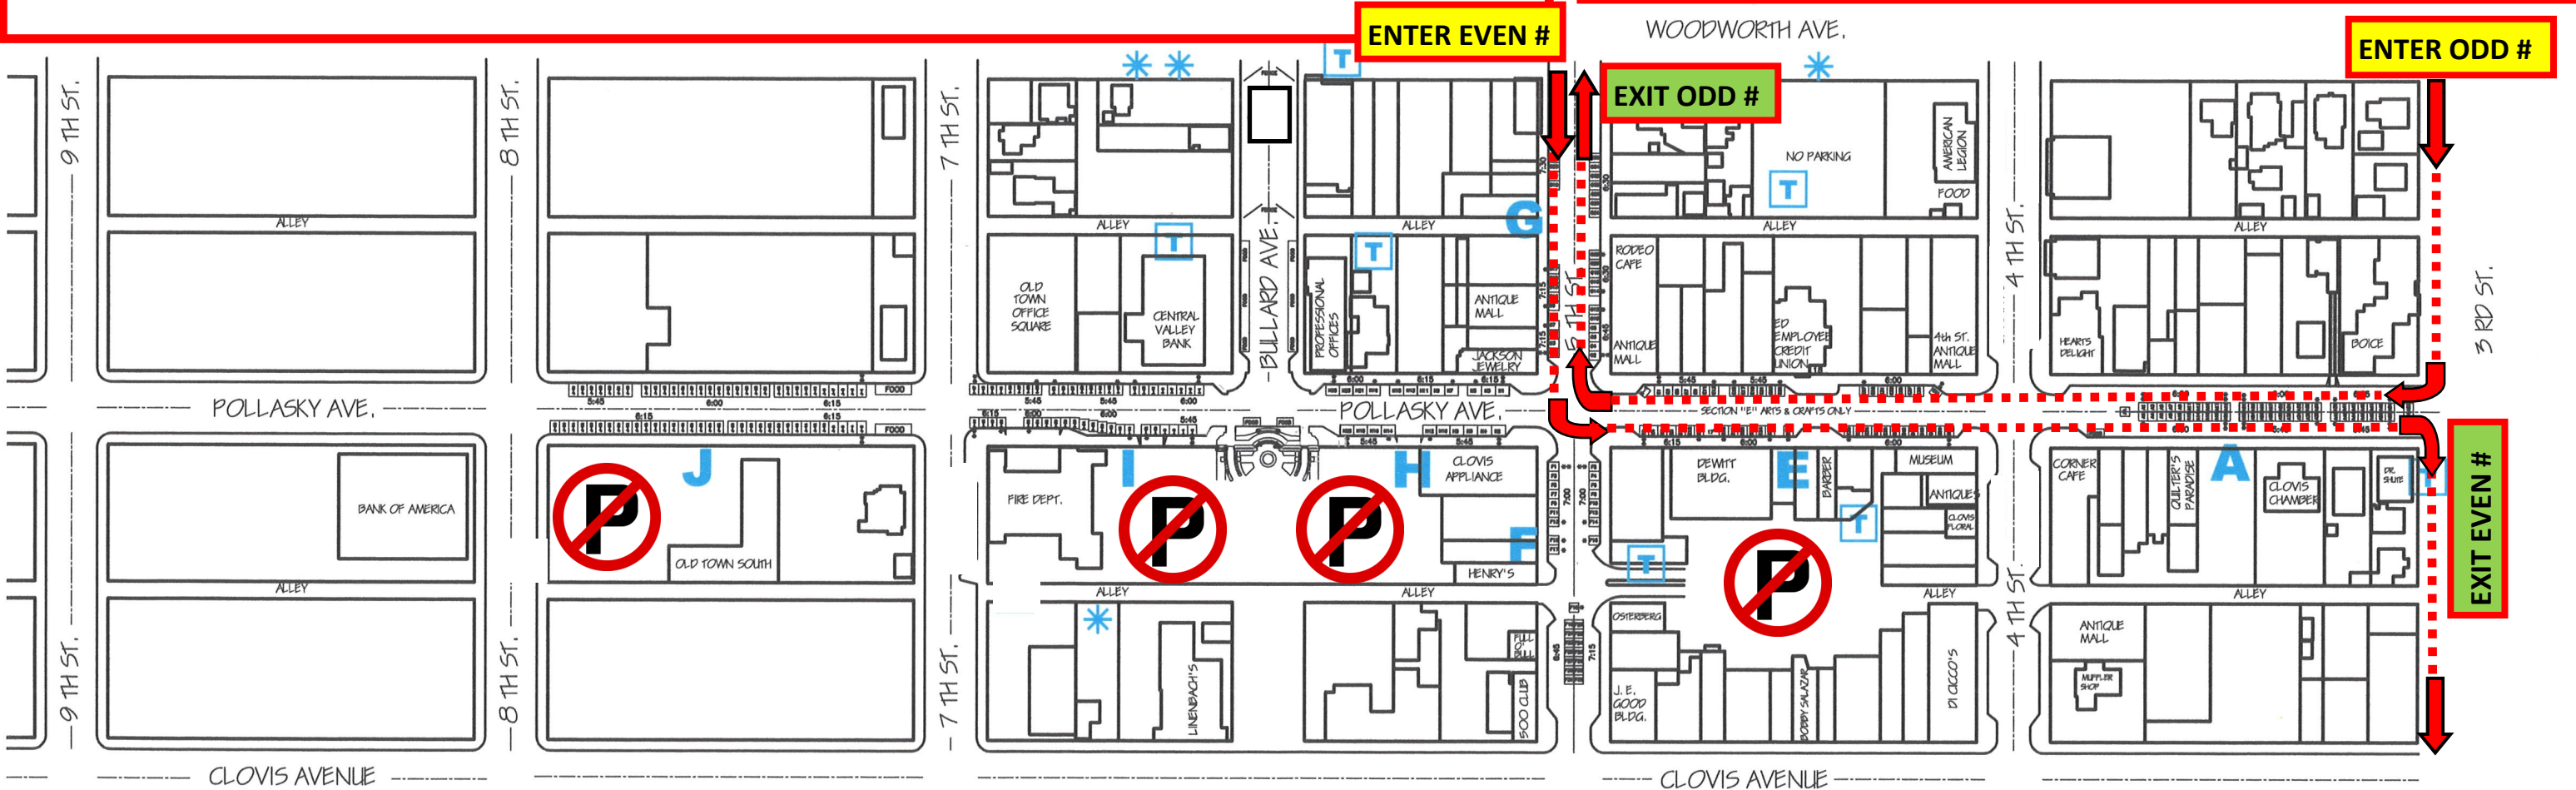

EVEN SPACE NUMBERS

ENTER: At Woodworth Ave., & 5th St., go straight on 5th, turn left on Pollasky Ave. at your assigned time only. Continue straight on Pollasky to your assigned space; unload only! - Move your vehicle ASAP.

EXIT: Continue straight on Pollasky to 3rd St. Turn right on 3rd St. Continue on 3rd St. to Clovis Ave. Park in designated parking areas only, on map.

ODD SPACE NUMBERS

ENTER: At Woodworth Ave., and 3rd St., turn right on Pollasky Ave. at your assigned time. Continue straight on Pollasky to your assigned space; unload only! - Move your vehicle ASAP.

EXIT: Continue straight on Pollasky to 5th St., turn right on 5th. Continue straight to Woodworth.

Section A & E

All **EVEN** number spaces are on the **EAST** side of street

All **ODD** number spaces are on the **WEST** side of street

PLEASE PARK IN THE DESIGNATED AREAS ONLY SO WE CAN RESERVE PARKING FOR YOUR CUSTOMERS

CITY LOT VENDOR PARKING

CITY LOT VENDOR PARKING

CLOVIS CHAMBER OF COMMERCE

* PRIME
** END CAP

BOOTH SIZES:	
A	10' W X 10' L
E	10' W X 12' L
F	10' W X 12' L
G	10' W X 12' L
H	15' W X 12' L
I	10' W X 12' L
J	10' W X 15' L