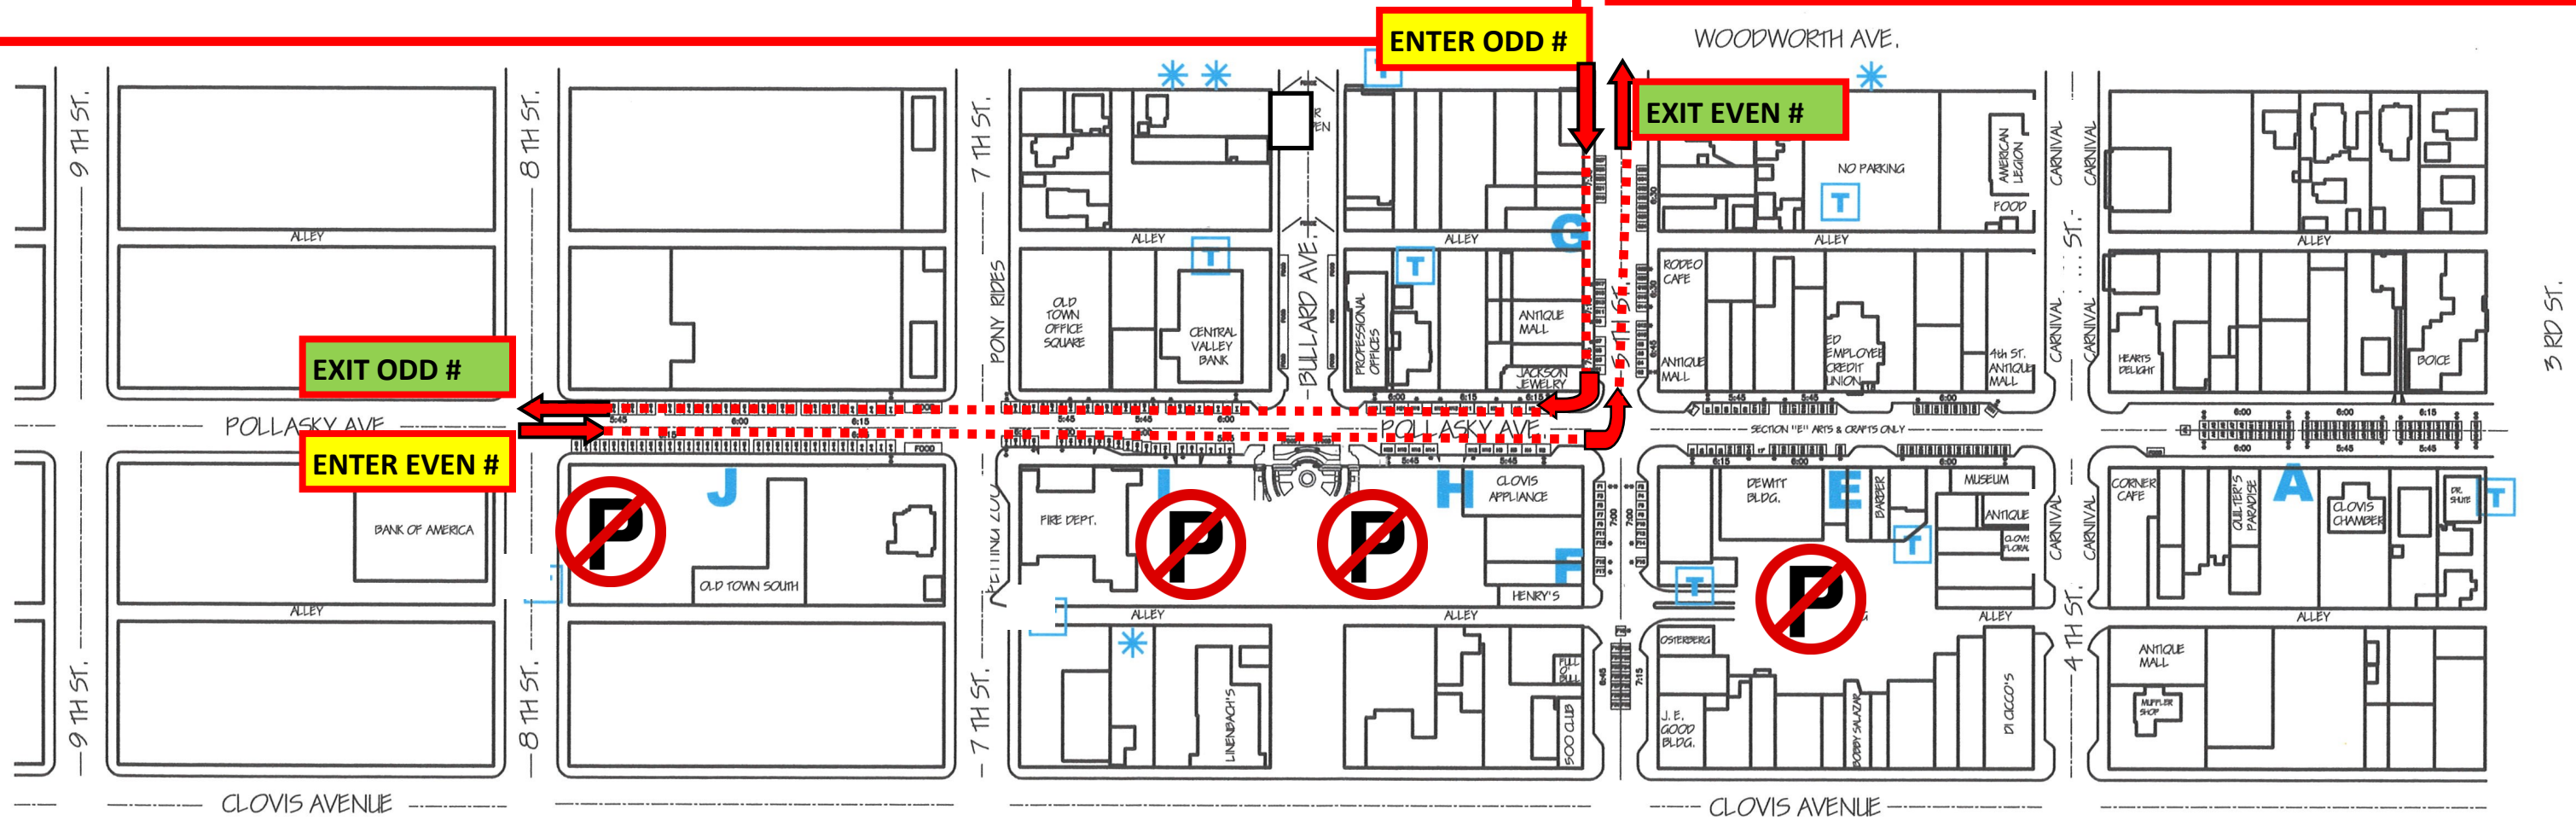

EVEN SPACE NUMBERS

ENTER: At Pollasky and 8th St., go straight on Pollasky Ave. at your assigned time only.
Continue straight on Pollasky to your assigned space; unload only! - Move your vehicle ASAP.

EXIT: Continue straight on Pollasky to 5th St. Turn left on 5th. Continue on 5th St. to Woodworth Ave.
Park in designated parking areas only, on map.

ODD SPACE NUMBERS

ENTER: At Woodworth Ave., and 5th St., turn right on Pollasky Ave. at your assigned time.
Continue straight on Pollasky to your assigned space; unload only! - Move your vehicle ASAP.

EXIT: Continue straight on Pollasky to 8th St. Park in designated parking areas only, on map.

Section B, H & I

All **EVEN** number spaces are on the **EAST** side of street

All **ODD** number spaces are on the **WEST** side of street

PLEASE PARK IN THE DESIGNATED AREAS ONLY SO WE CAN RESERVE PARKING FOR YOUR CUSTOMERS

CITY LOT VENDOR PARKING

CITY LOT VENDOR PARKING

STREET MAP NO SCALE

CLOVIS CHAMBER OF COMMERCE

• PRIME
• END CAP

BOOTH SIZES:
 A - 10' WX 10' L
 E - 10' WX 12' L
 F - 10' WX 12' L
 G - 10' WX 12' L
 H - 15' WX 12' L
 I - 10' WX 12' L
 J - 10' WX 15' L