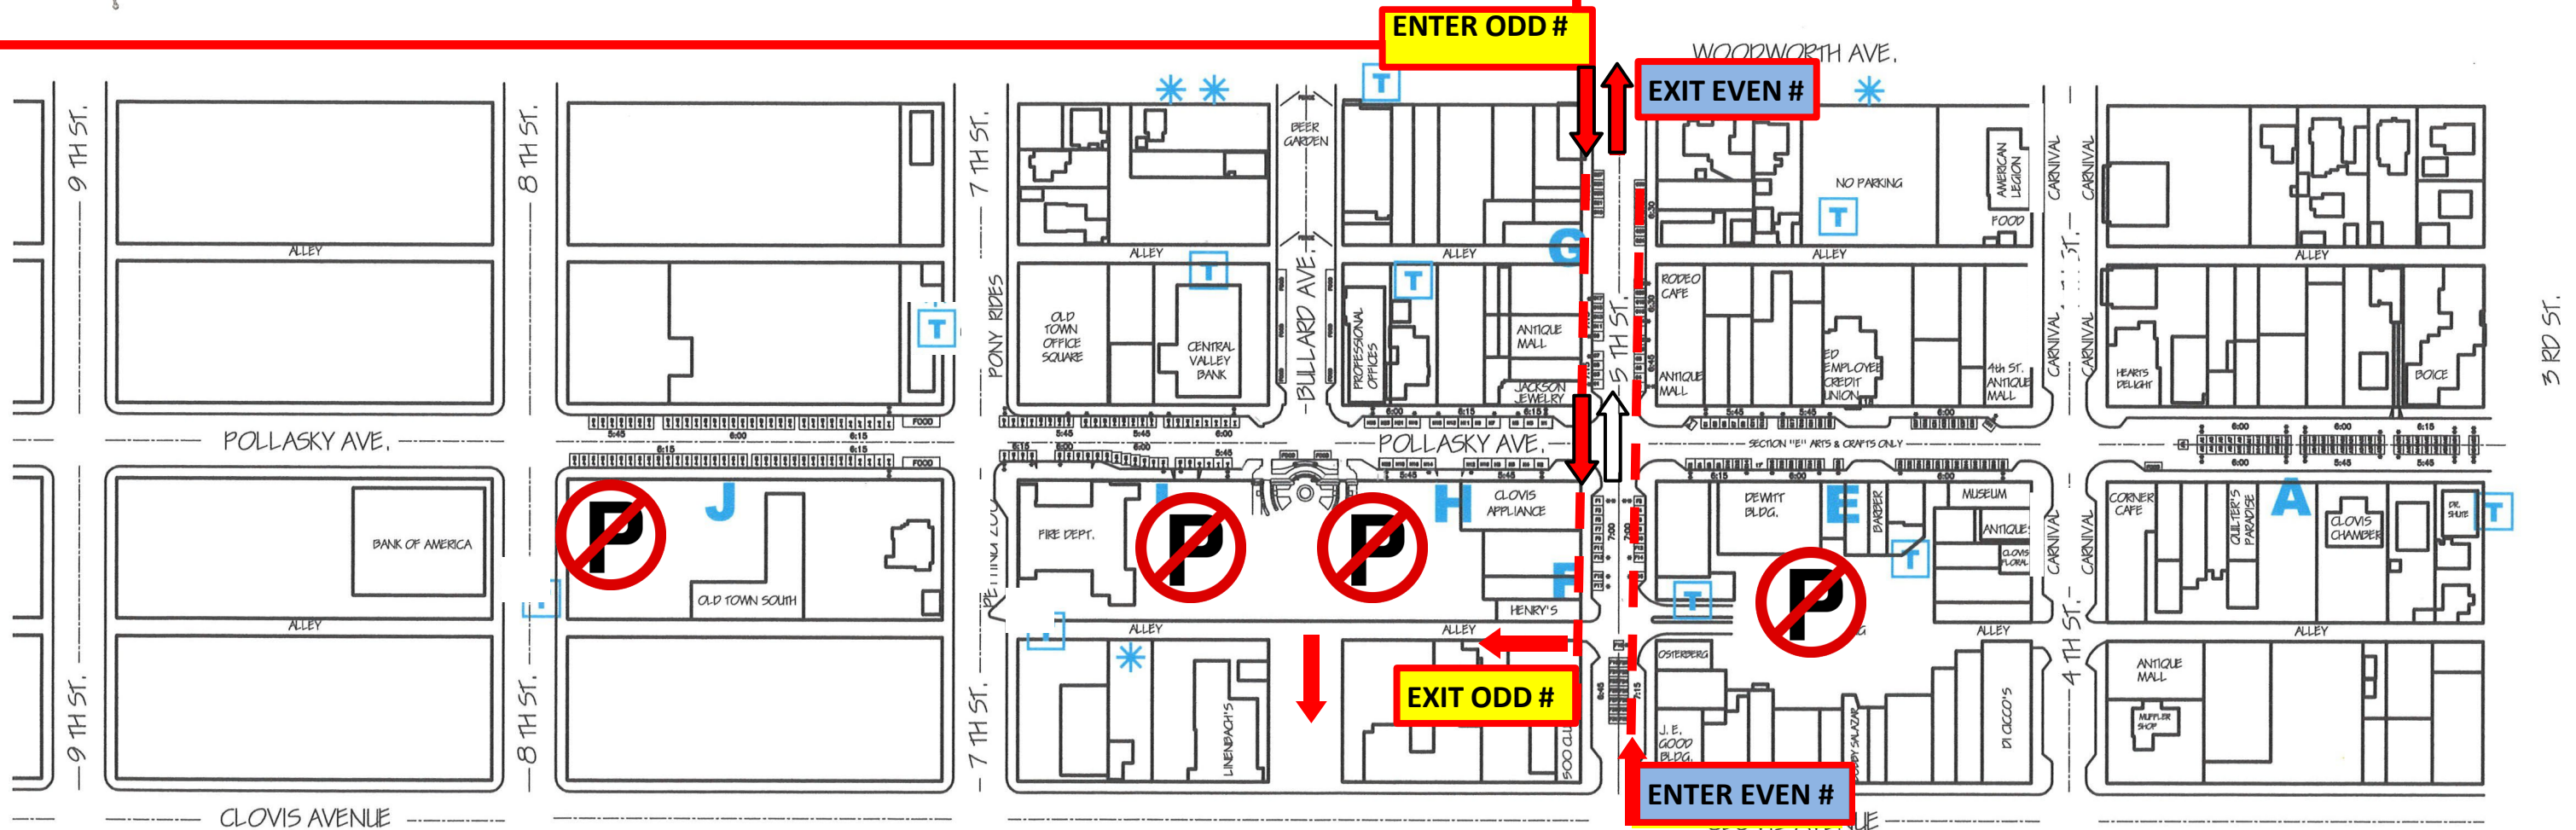

EVEN SPACE NUMBERS

ENTER: At the Blue Flag Entrance on 5th and Clovis Ave.

ODD SPACE NUMBERS

ENTER: At the Red Flag Entrance located at Woodworth Ave., and 5th St.

Section G

All **EVEN** number spaces are on the **EAST** side of street

All **ODD** number spaces are on the **WEST** side of street

PLEASE PARK IN THE DESIGNATED AREAS ONLY SO WE CAN RESERVE PARKING FOR YOUR CUSTOMERS

CITY LOT VENDOR PARKING

CITY LOT VENDOR PARKING

STREET MAP
NO SCALE
CLOVIS CHAMBER OF COMMERCE

* PRIME
** END CAP

BOOTH SIZES:

- A - 10' W X 10' L
- E - 10' W X 12' L
- F - 10' W X 12' L
- G - 10' W X 12' L
- H - 15' W X 12' L
- I - 10' W X 12' L
- J - 10' W X 15' L

LEGEND

- * TRASH DUMPSTERS
- T PORTABLE TOILETS