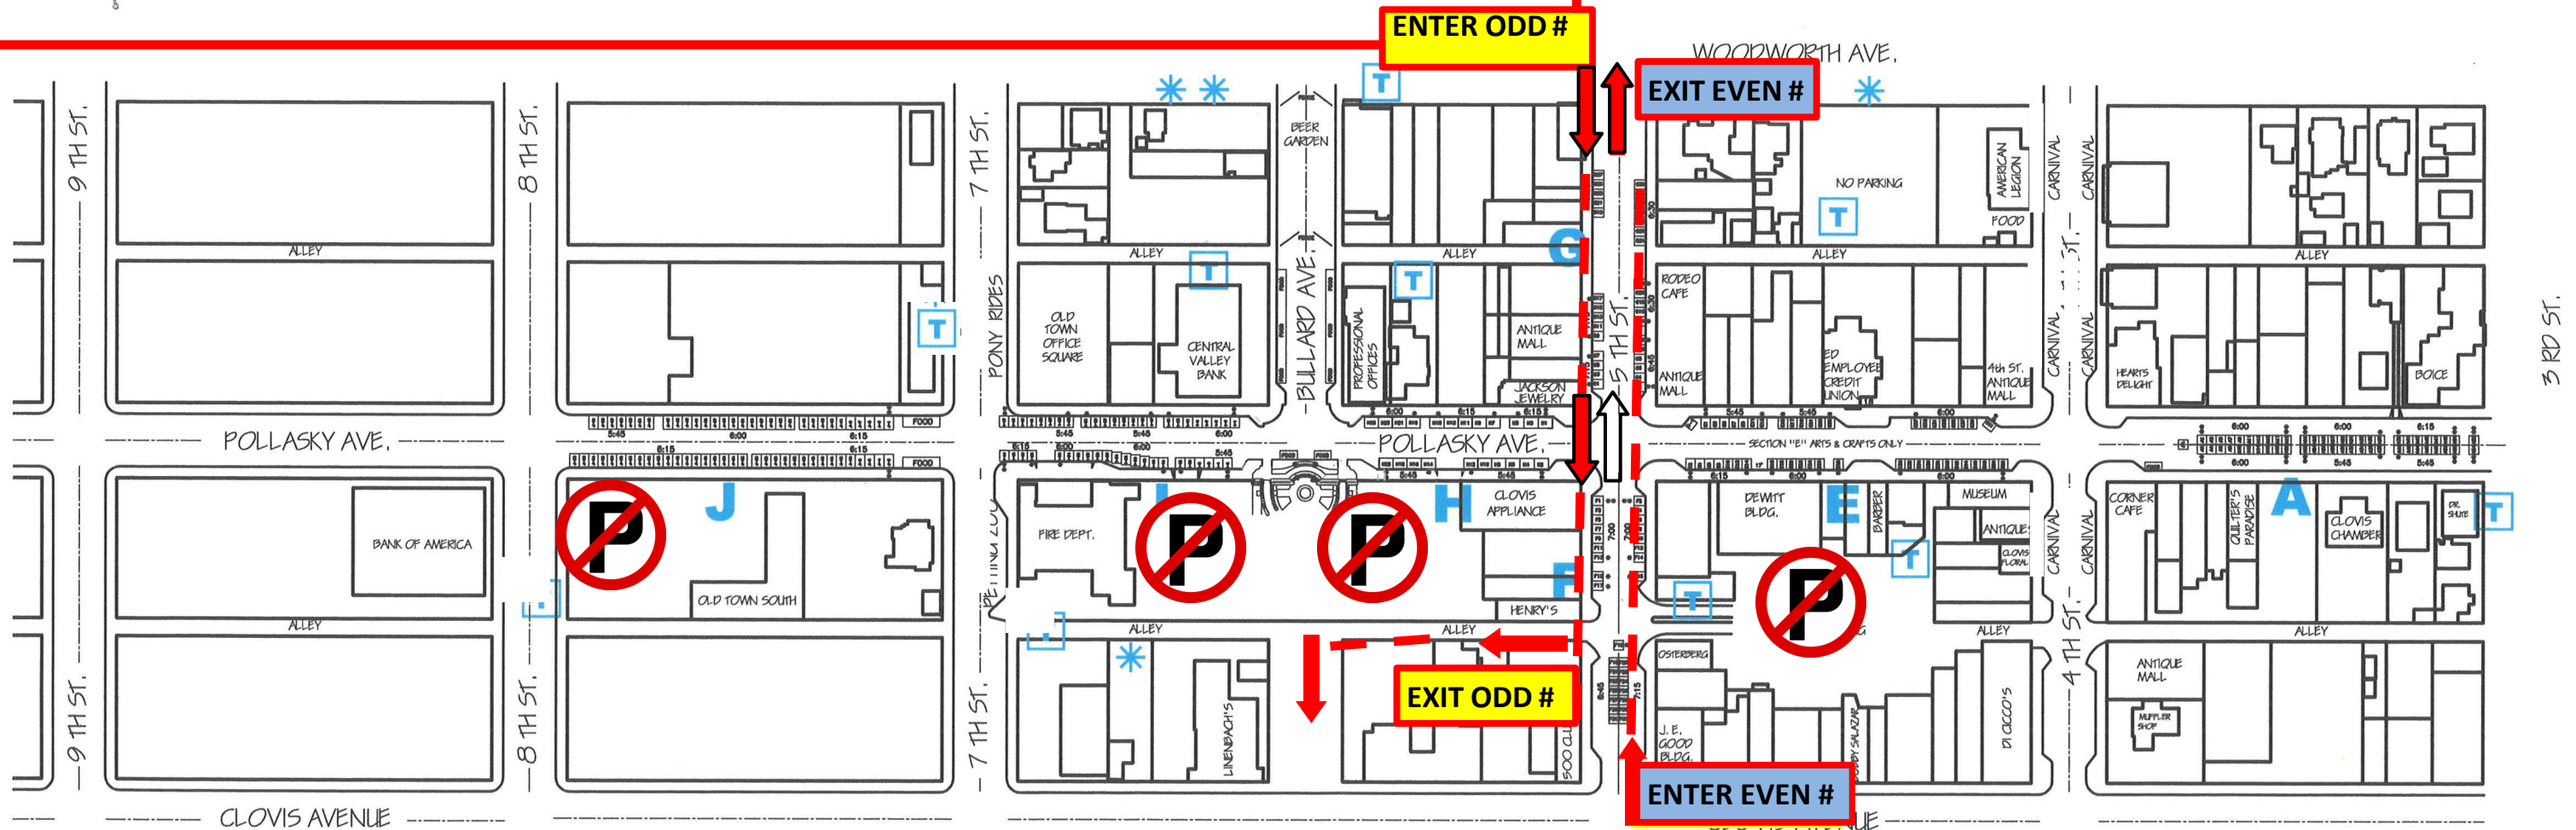

EVEN SPACE NUMBERS

ENTER: At the Blue Flag Entrance on 5th and Clovis Ave.

ODD SPACE NUMBERS

ENTER: At the Red Flag Entrance located at Woodworth Ave., and 5th St.

Section KIDS ZONE

All **EVEN** number spaces are on the **EAST** side of street

All **ODD** number spaces are on the **WEST** side of street

PLEASE PARK IN THE DESIGNATED AREAS ONLY SO WE CAN RESERVE PARKING FOR YOUR CUSTOMERS

CITY LOT VENDOR PARKING

STREET MAP
NO SCALE
CLOVIS CHAMBER OF COMMERCE

* PRIME
** END CAP

BOOTH SIZES:

- A - 10' W X 10' L
- E - 10' W X 12' L
- F - 10' W X 12' L
- G - 10' W X 12' L
- H - 15' W X 12' L
- I - 10' W X 12' L
- J - 10' W X 15' L

LEGEND

- * TRASH DUMPSTERS
- T PORTABLE TOILETS