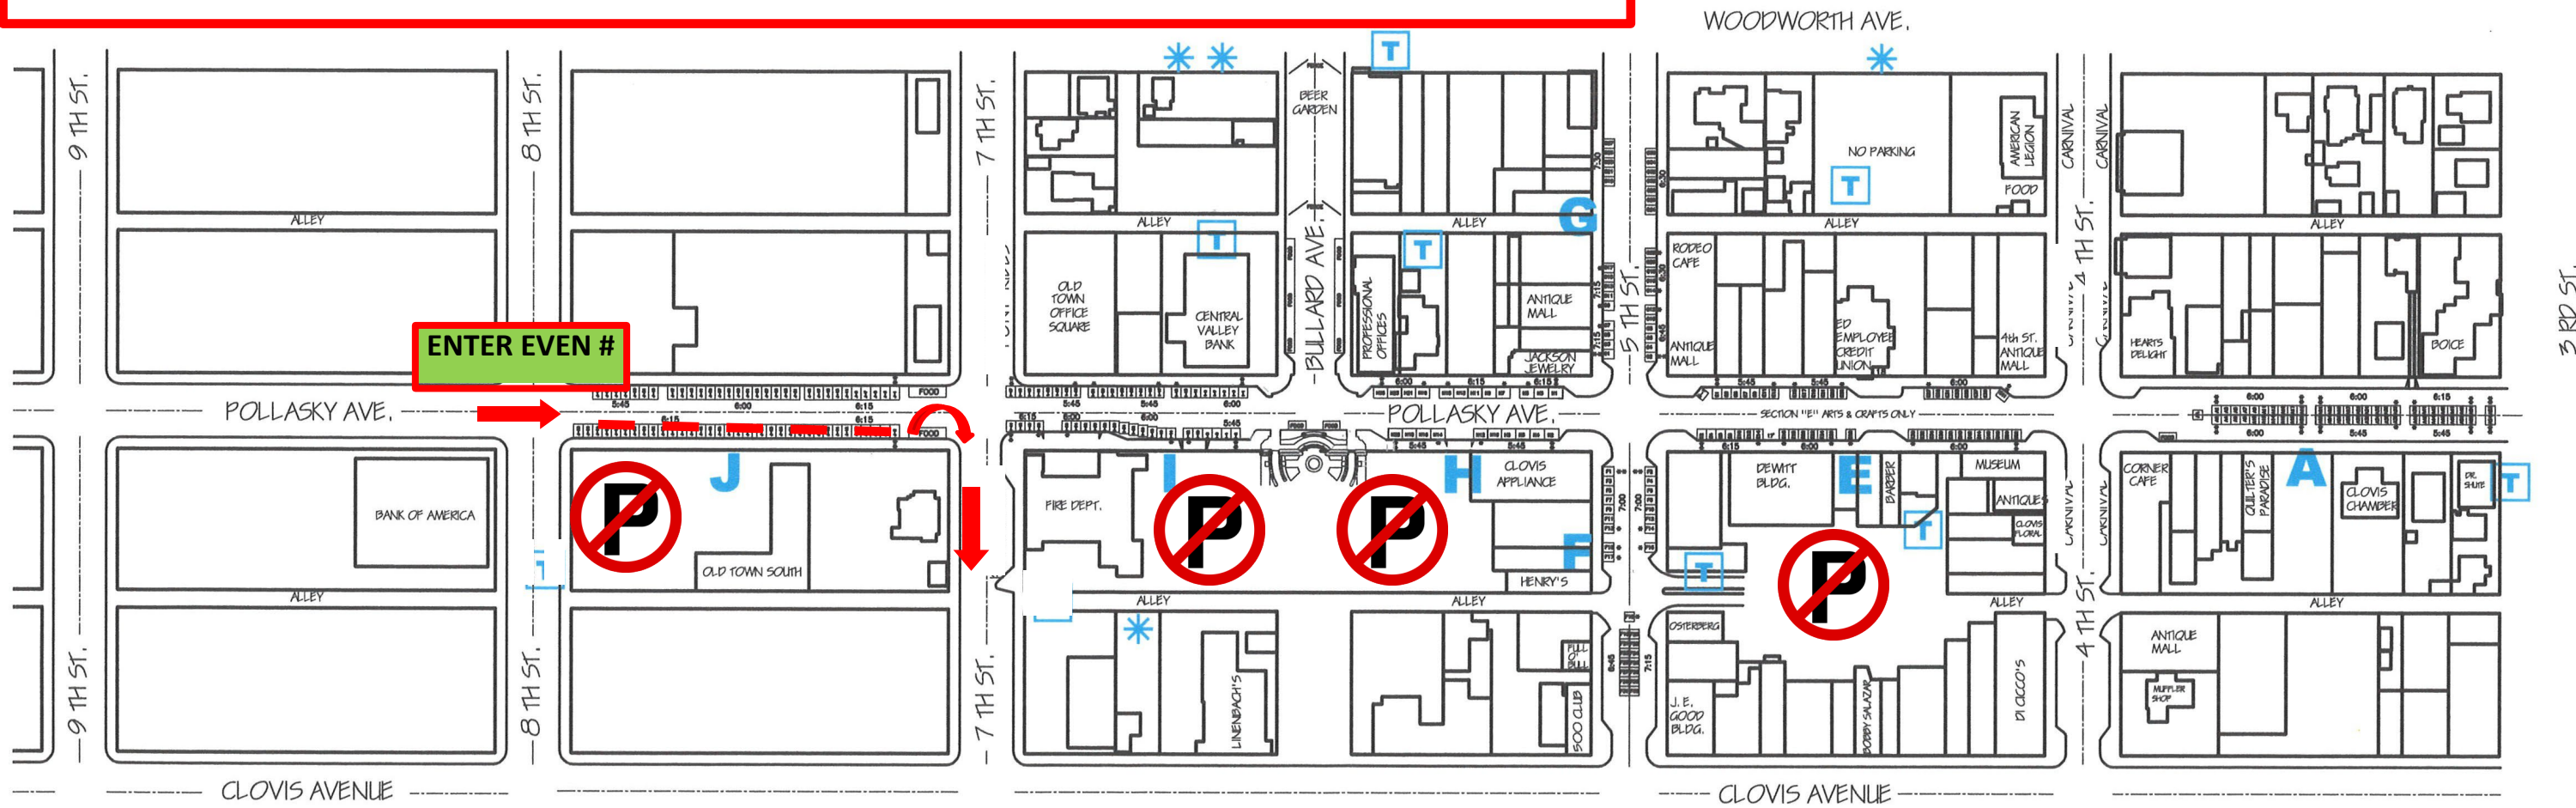

EVEN SPACE NUMBERS- GREEN FLAG ENTERANCE

ENTER: At Pollasky Ave., and 8th St., you will see a **GREEN FLAG**. Continue straight on Pollasky Ave., at your assigned time only. Unload only! - Move your vehicle ASAP.

EXIT: Continue straight on Pollasky Ave., turn right on 7th St., continue straight to Clovis Ave.

Park in designated parking areas only, located on map.

Section MADE IN CLOVIS

All **EVEN** number spaces are on the **EAST** side of street

PLEASE PARK IN THE DESIGNATED AREAS ONLY SO WE CAN RESERVE PARKING FOR YOUR CUSTOMERS

CITY LOT VENDOR PARKING

CITY LOT VENDOR PARKING

CLOVIS CHAMBER OF COMMERCE

• PRIME
•• END CAP

BOOTH SIZES:
 A - 10' WX 10' L
 E - 10' WX 12' L
 F - 10' WX 12' L
 G - 10' WX 12' L
 H - 15' WX 12' L
 I - 10' WX 12' L
 J - 10' WX 15' L

LEGEND

* TRASH DUMPSTERS
 T PORTABLE TOILETS

STREET MAP
NO SCALE