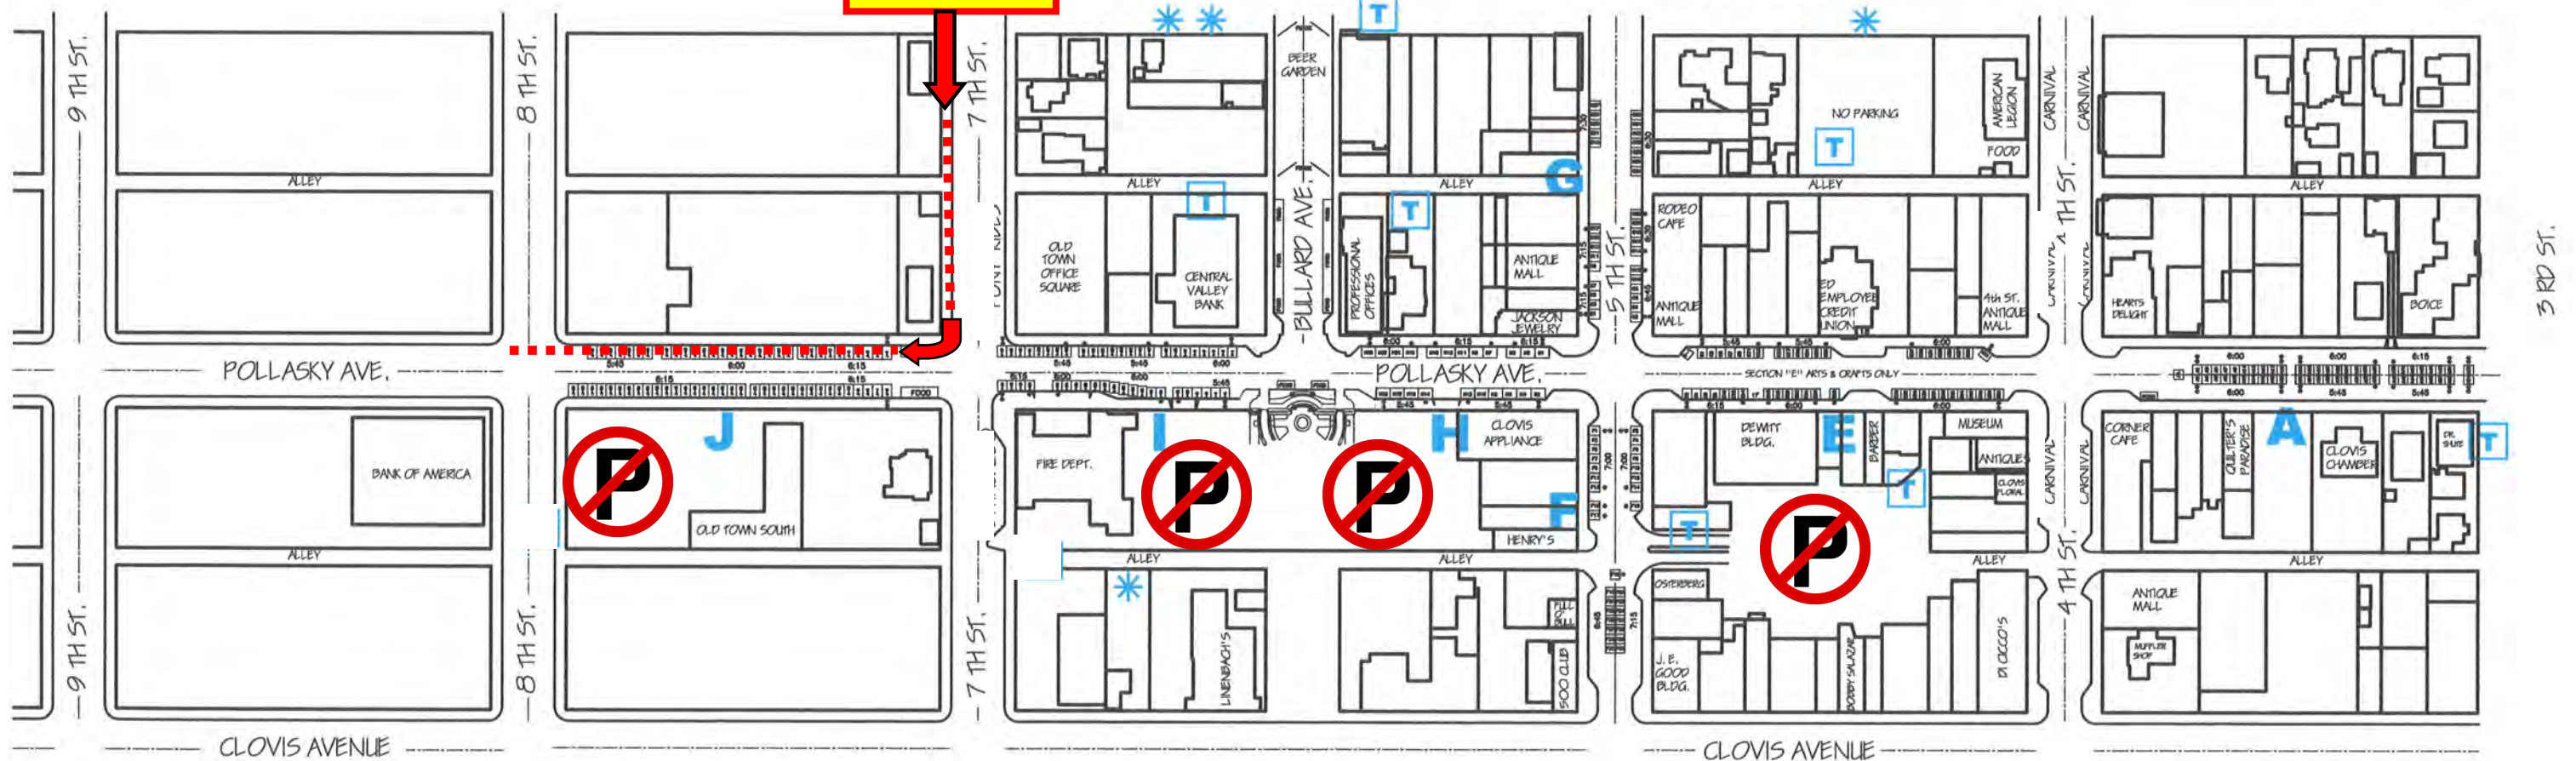

## YELLOW FLAG ODD SPACE NUMBERS

**ENTER:** At Woodworth Ave., and 7th St., turn right on Pollasky Ave., at your assigned time only. Continue straight on Pollasky Ave., to your assigned space. Unload only! - Move your vehicle ASAP.

**EXIT:** Continue straight on Pollasky Ave., exit at 8th St., Park in designated parking areas only, located on map.

ENTER ODD #

## Section MADE IN CLOVIS

All **ODD** number spaces are on the **WEST** side of street

PLEASE PARK IN THE DESIGNATED AREAS ONLY SO WE CAN RESERVE PARKING FOR YOUR CUSTOMERS

CITY LOT VENDOR PARKING

CITY LOT VENDOR PARKING

**STREET MAP**  
NO SCALE  
CLOVIS CHAMBER OF COMMERCE

• PRIME  
•• END CAP

BOOTH SIZES:	
A	10' WX 10' L
E	10' WX 12' L
F	10' WX 12' L
G	10' WX 12' L
H	15' WX 12' L
I	10' WX 12' L
J	10' WX 15' L

**LEGEND**