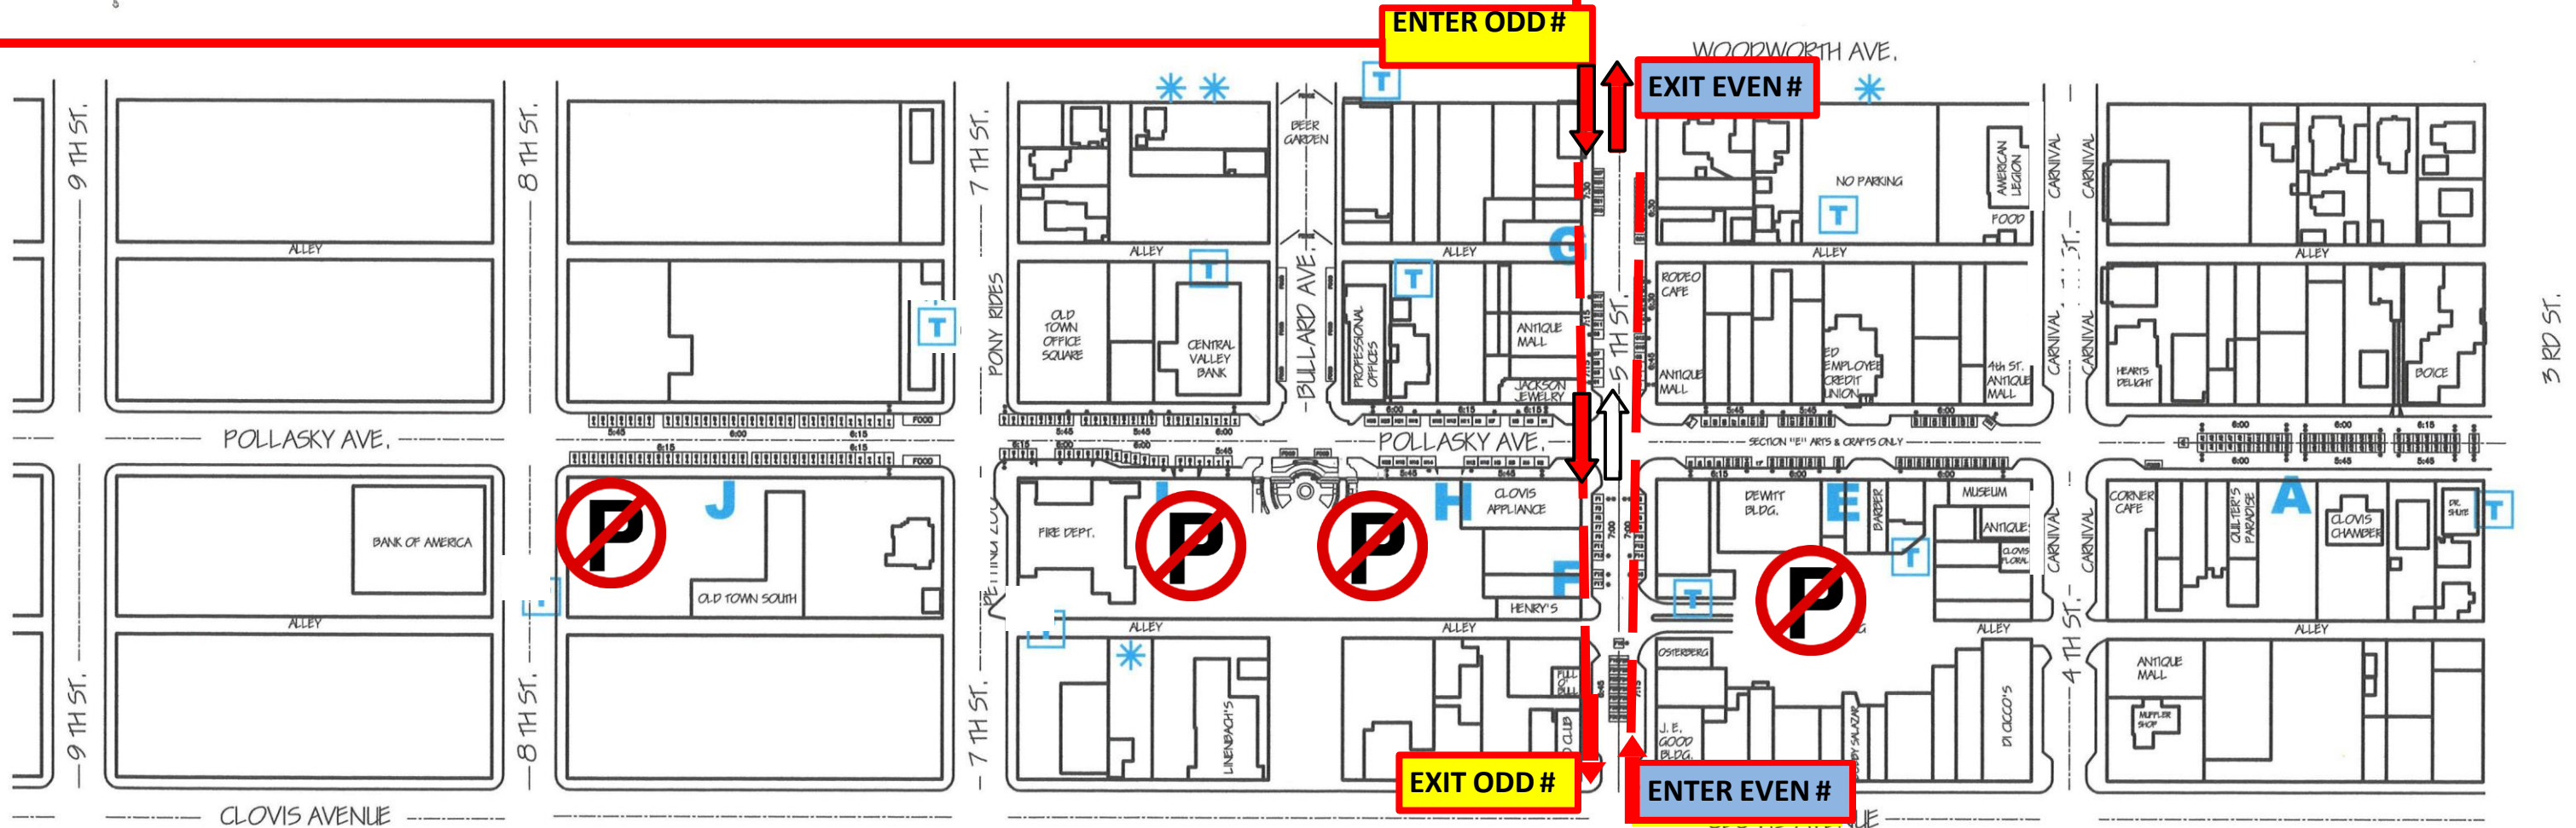

EVEN SPACE NUMBERS

ENTER: At the Blue Flag Entrance on 5th and Clovis Ave.

ODD SPACE NUMBERS

ENTER: At the Red Flag Entrance located at Woodworth Ave., and 5th St.

Section G

All **EVEN** number spaces are on the **EAST** side of street

All **ODD** number spaces are on the **WEST** side of street

PLEASE PARK IN THE DESIGNATED AREAS ONLY SO WE CAN RESERVE PARKING FOR YOUR CUSTOMERS

CITY LOT VENDOR PARKING

CITY LOT VENDOR PARKING

STREET MAP
NO SCALE
CLOVIS CHAMBER OF COMMERCE

- * PRIME
 - ** END CAP
- BOOTH SIZES:**
 A - 10' W X 10' L
 E - 10' W X 12' L
 F - 10' W X 12' L
 G - 10' W X 12' L
 H - 15' W X 12' L
 I - 10' W X 12' L
 J - 10' W X 15' L

- LEGEND**
- * TRASH DUMPSTERS
 - T PORTABLE TOILETS