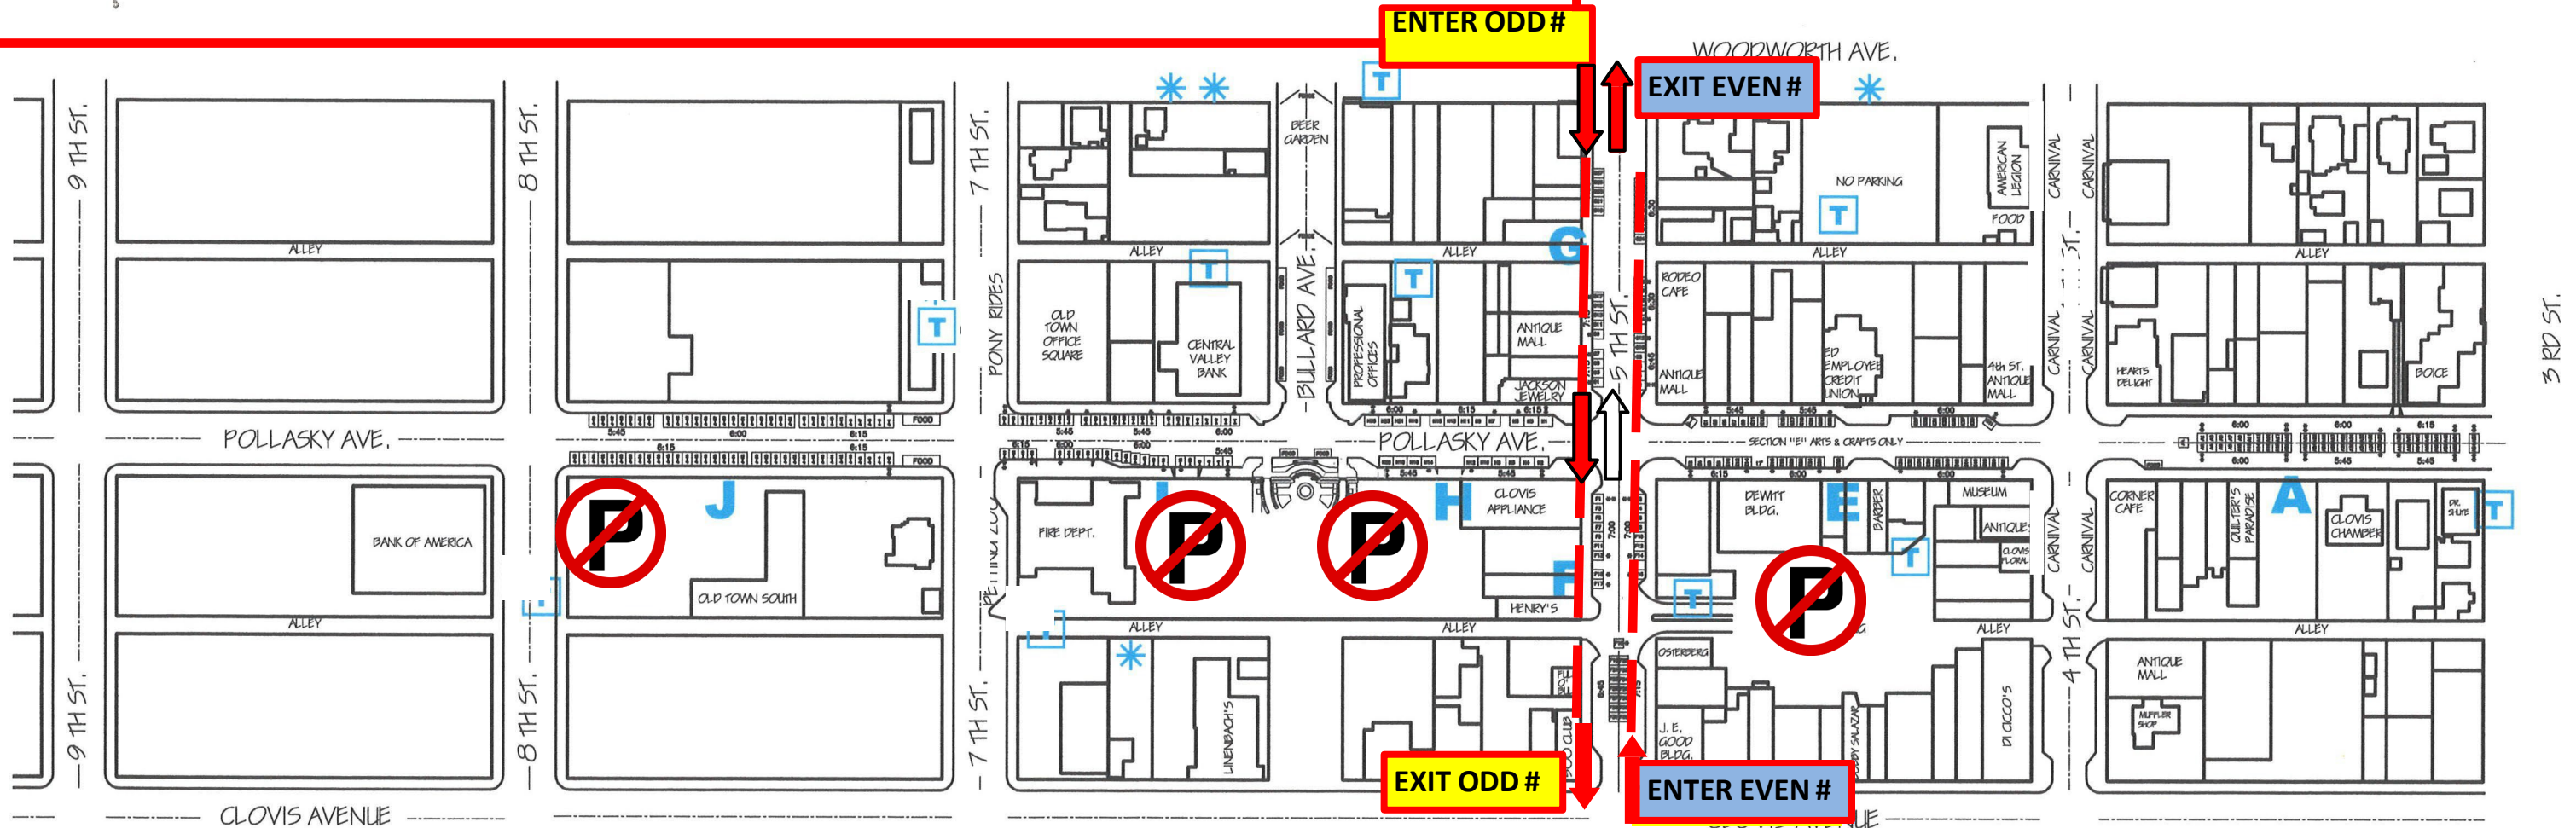

EVEN SPACE NUMBERS

ENTER: At the Blue Flag Entrance on 5th and Clovis Ave.

ODD SPACE NUMBERS

ENTER: At the Red Flag Entrance located at Woodworth Ave., and 5th St.

Section KIDS ZONE

All **EVEN** number spaces are on the **EAST** side of street

All **ODD** number spaces are on the **WEST** side of street

PLEASE PARK IN THE DESIGNATED AREAS ONLY SO WE CAN RESERVE PARKING FOR YOUR CUSTOMERS

CITY LOT VENDOR PARKING

CITY LOT VENDOR PARKING

* PRIME
** END CAP

BOOTH SIZES:	
A	10' W X 10' L
E	10' W X 12' L
F	10' W X 12' L
G	10' W X 12' L
H	15' W X 12' L
I	10' W X 12' L
J	10' W X 15' L

LEGEND

- TRASH DUMPSTERS
- PORTABLE TOILETS

STREET MAP
NO SCALE

CLOVIS CHAMBER OF COMMERCE