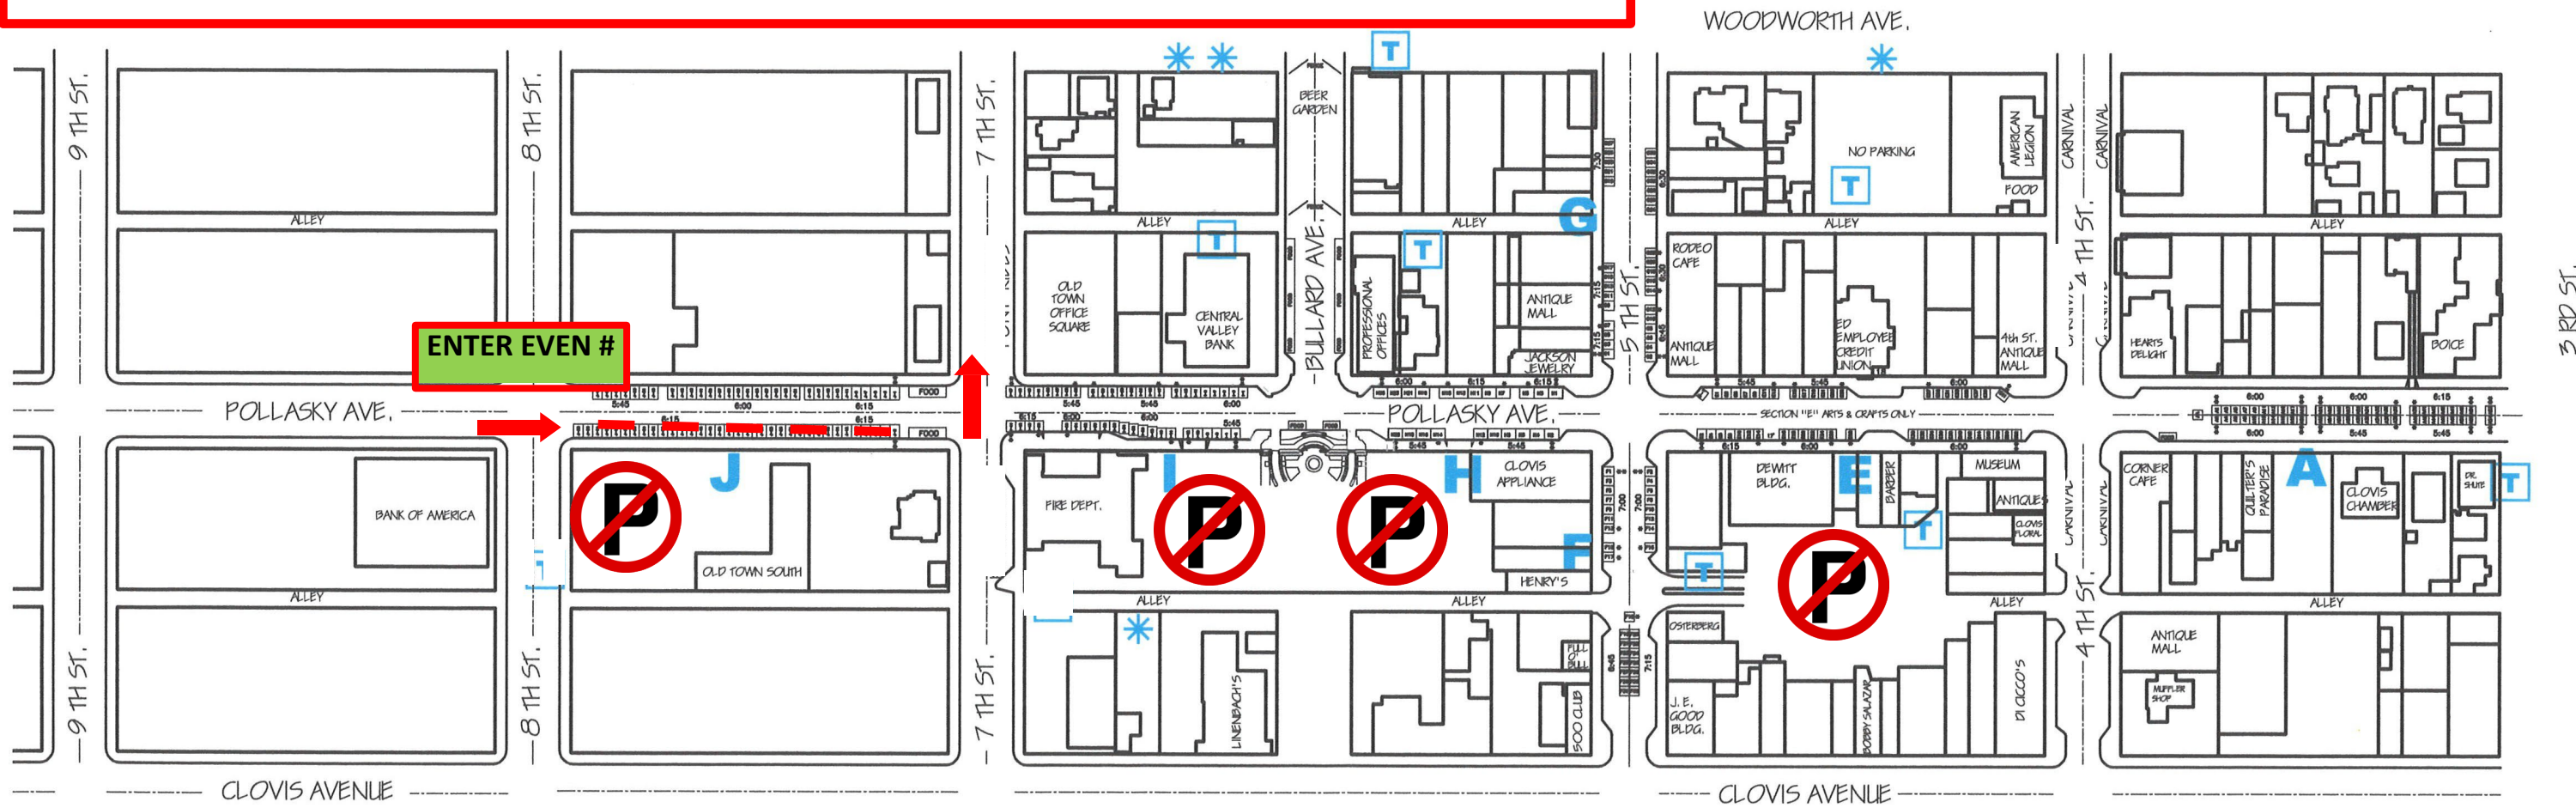

EVEN SPACE NUMBERS- GREEN FLAG ENTERANCE

ENTER: At Pollasky Ave., and 8th St., you will see a **GREEN FLAG**. Continue straight on Pollasky Ave., at your assigned time only. Unload only! - Move your vehicle ASAP.

EXIT: Continue straight on Pollasky Ave., turn left on 7th St., continue straight to exit at Woodworth Ave.

Park in designated parking areas only, located on map.

Section MADE IN CLOVIS

All **EVEN** number spaces are on the **EAST** side of street

PLEASE PARK IN THE DESIGNATED AREAS ONLY SO WE CAN RESERVE PARKING FOR YOUR CUSTOMERS

CITY LOT VENDOR PARKING

CITY LOT VENDOR PARKING

CLOVIS CHAMBER OF COMMERCE

STREET MAP
NO SCALE

• PRIME
•• END CAP

BOOTH SIZES:
 A - 10' WX 10' L
 E - 10' WX 12' L
 F - 10' WX 12' L
 G - 10' WX 12' L
 H - 15' WX 12' L
 I - 10' WX 12' L
 J - 10' WX 15' L

LEGEND

* TRASH DUMPSTERS
 T PORTABLE TOILETS